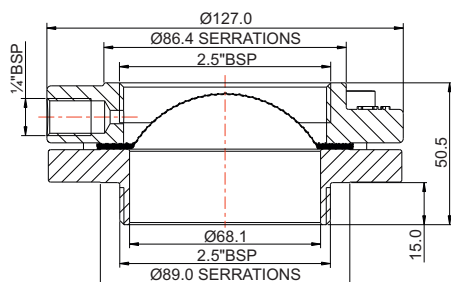

Section View

Specification

Flange type

Burst disc adaptor flange assembly

Nominal size

DN65 with 2½" BSP thread

Inlet connection

2½" BSP

Properties

¼" BSP gauge connection, includes M10 washers & bolts
Burst disc not included

Material

316 stainless steel

Compatible valve/part

2½" BSP Super Maxi relief valve

65mm XL burst disc