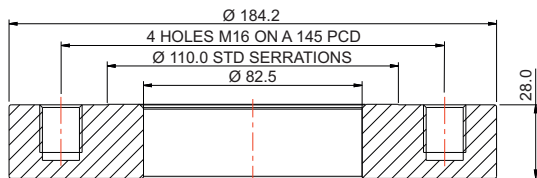

Section View