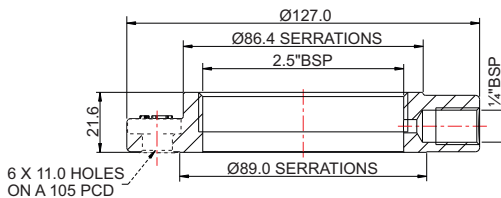

Section View

Specification

Flange type

Burst disc adaptor flange

Nominal size

DN65 with 2½" BSP thread

Flange drilling

6 x 11mm holes equi-spaced on a 105mm PCD

Properties

¼" BSP gauge connection

Material

316 stainless steel

Compatible valve/part

2½" BSP Super Maxi relief valve

65mm XL burst disc