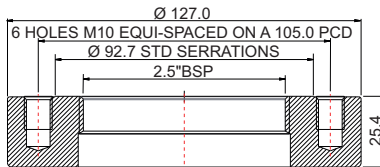

Section View

Specification

Flange type

Weld-in flange

Nominal size

DN65 with 2½" BSP thread

Flange drilling

6 x M10 holes equi-spaced on a 104.9mm PCD

Material

316L stainless steel

Compatible valve/part

2½" BSP Super Maxi relief valve

176/7001 adaptor flange with 65mm XL burst disc

Related Parts

Description	Part No.
CNAF/PTFE gasket	5005-398
Bolting kit	176/7021
Adaptor flange	176/7001