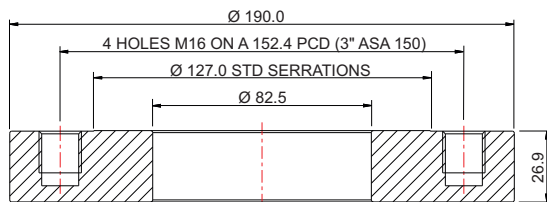

Section View